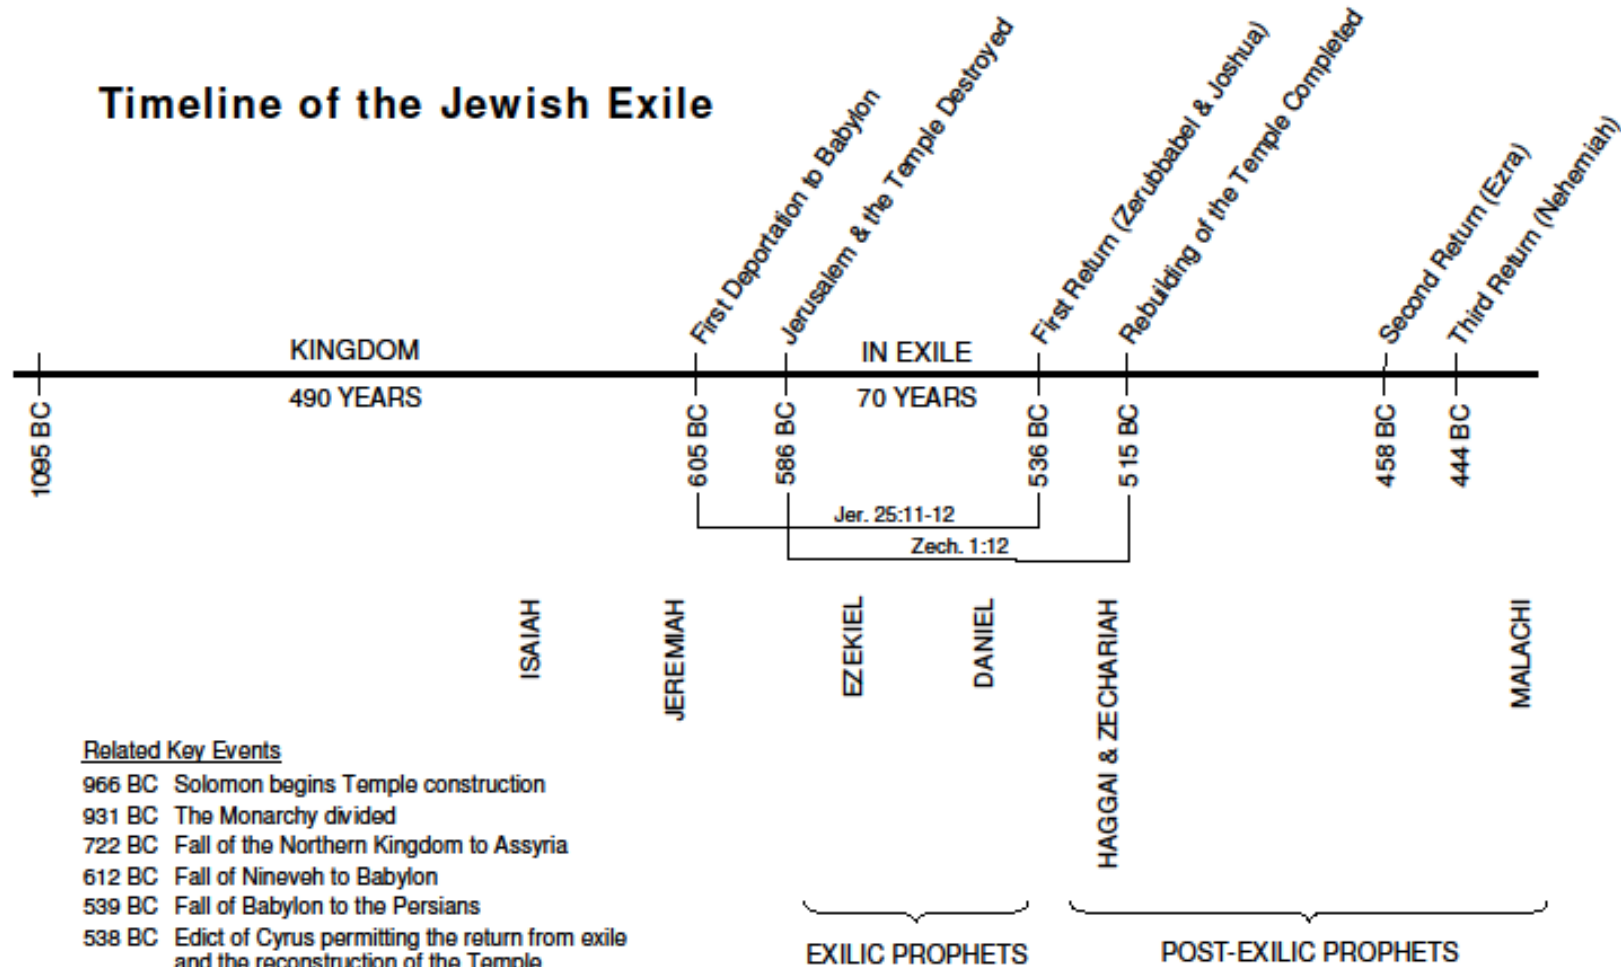

Timeline of the Jewish Exile

Related Key Events

- 966 BC Solomon begins Temple construction
- 931 BC The Monarchy divided
- 722 BC Fall of the Northern Kingdom to Assyria
- 612 BC Fall of Nineveh to Babylon
- 539 BC Fall of Babylon to the Persians
- 538 BC Edict of Cyrus permitting the return from exile and the reconstruction of the Temple

***The Young Men Shouted
While the Old Men Wept***

Ezra 3:8-13

- 1. Don't allow the memory of past glories to undermine present opportunities.**
- 2. Don't let your motivation rest on the appeal of what's exciting and new.**
- 3. Learn from the past, and be optimistic for the future, but live in the present.**